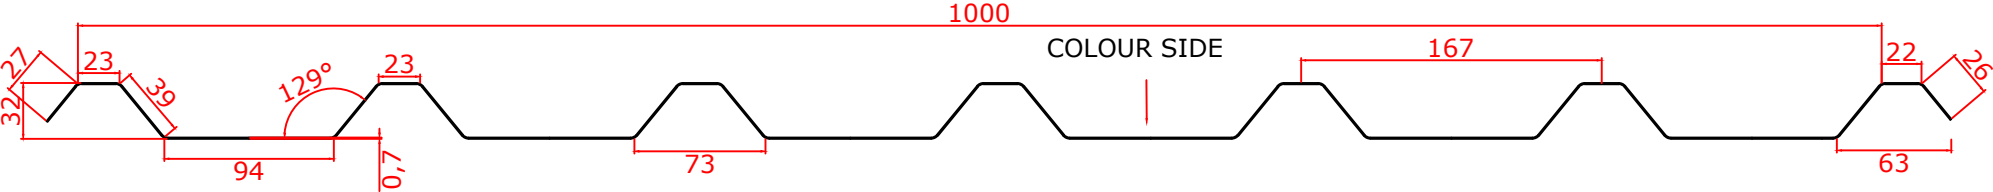

COVERWIDTH

Drawn By: CD
CHKD: MP
ISSUE DATE: 22.10.2019
SCALE: NTS

This drawing is copyright to Euroclad Group Ltd, Cardiff CF3 2ER  
Tel 02922 01 01 01  
Fax 02922 01 01 22

PROFILE DETAILS:  
EC 32-167-1000 Roof 5F  
Forward Special

DRAWING No. 32\_5F