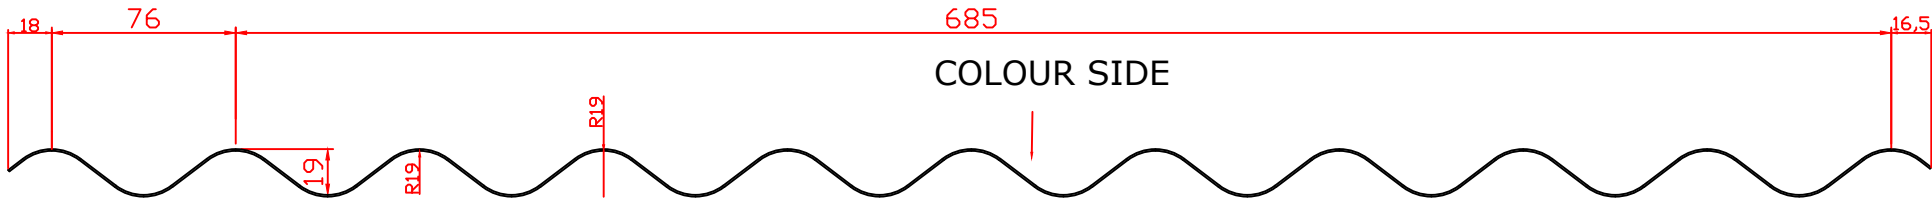

COVERWIDTH

COLOUR SIDE

SIDELAP

Drawn By:MP

CHKD: PCI

ISSUE DATE: 15.02.19

SCALE:NTS

This drawing is copyright to
Euroclad Group Ltd,
Cardiff CF3 2ER
Tel 02922 01 01 01
Fax 02922 01 01 22

PROFILE DETAILS:
EC 19-76-760 10_3 Sinusoidal

DRAWING No. 10.3