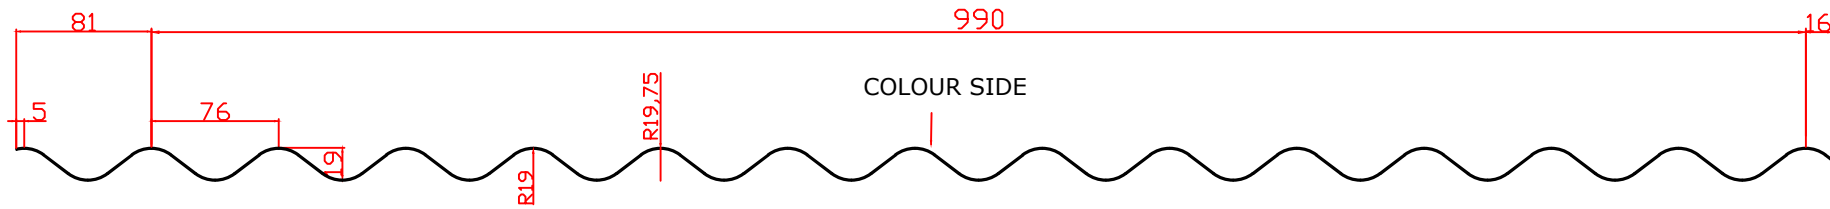

COVERWIDTH

COLOUR SIDE

SIDELAP

Drawn By:MP

CHKD: PCI

ISSUE DATE: 17.01.2020

SCALE:NTS

EUROCLAD