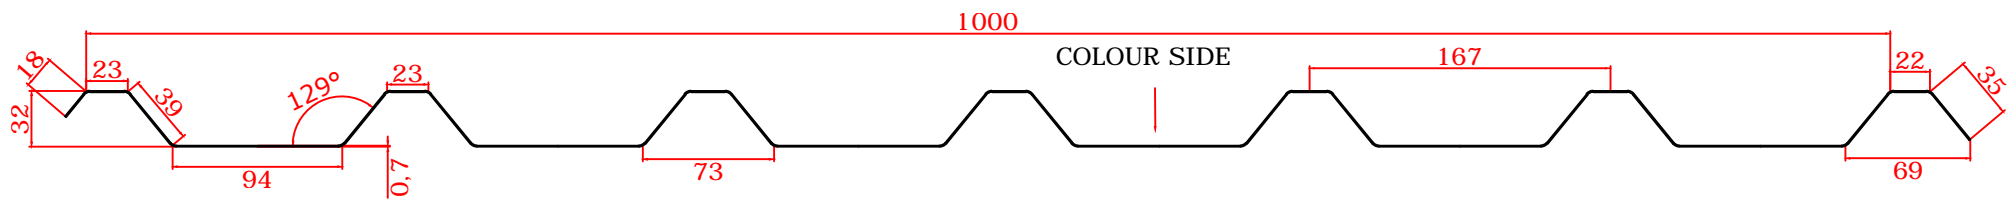

COVERWIDTH

COLOUR SIDE

SIDELAP

Drawn By: MP

CHKD: PCI

ISSUE DATE: 28.02.14

SCALE: NTS

EUROCLAD

This drawing is copyright to
Euroclad Ltd, Cardiff CF3 2ER.
Tel 02920 790722
Fax 02920 770479

PROFILE DETAILS:
32/1000 ROOF PROFILE
FORWARD SPECIAL

DRAWING No. 32_5F