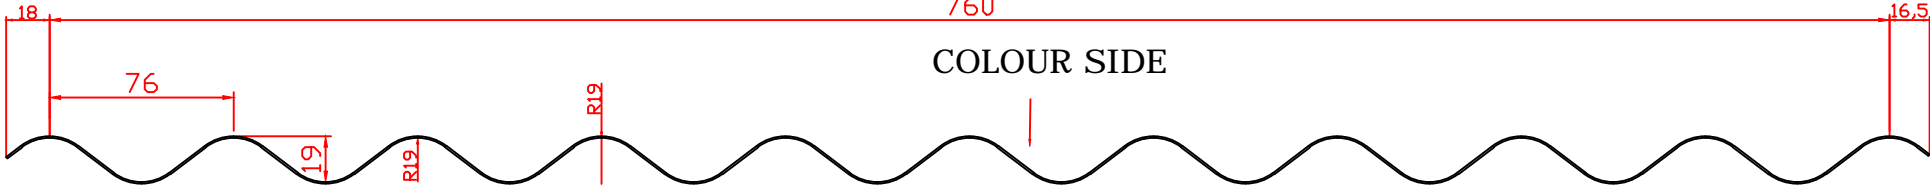

COVERWIDTH

760

COLOUR SIDE

COLOUR SIDE

SIDELAP

Drawn By:MP

CHKD: PCI

ISSUE DATE: 14.07.15

SCALE:NTS

EUROCLAD

This drawing is copyright to Euroclad Ltd, Cardiff CF3 2ER.
Tel 02920 790722
Fax 02920 770479

PROFILE DETAILS:
10/3 Sinusoidal Profile

DRAWING No. 10.3