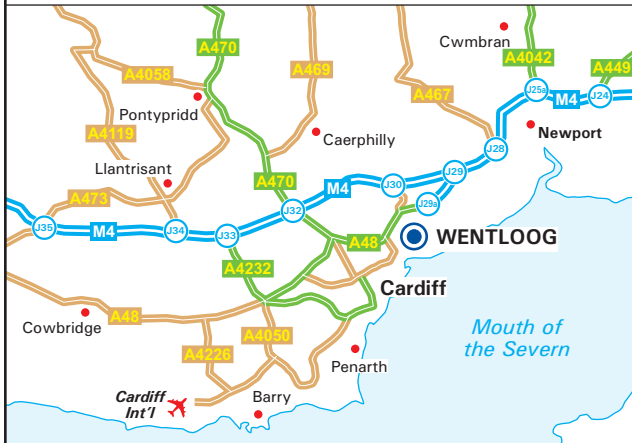

EUROCLAD Ltd
Wentloog Corporate Park
Wentloog

Cardiff CF3 2ER
Tel: 029 20 790 722 - Fax: 029 20 793 149
www.euroclad.com

From M4 Westbound

- Leave the M4 at Junction 29 (signed Cardiff (E&S) & A48M).
- Join the A48M and continue onto the A48 for 4 miles.
- Leave the A48 at the Llanederyn Interchange (signed A4161, Docks, Cardiff East), take the first exit onto the A4161 (Southern Way).
- Move into the right hand lane and go over the flyover.
- At the roundabout take the first exit onto Lamby Way.
- Continue onto the B4239 (Wentloog Avenue) and pass straight over three further roundabouts, until you reach the Wentloog Corporate Park Security Gate.
- At the Security Gate you will be directed to Euroclad.

From M4 Eastbound

- Leave the M4 at Junction 30 (signed Cardiff (East) & A4232).
- Join the A4232. Continue straight over the first roundabout.
- At the second roundabout, take the second exit onto the A48, following signs for Cardiff.
- Continue on the A48 for 2 miles.
- Follow directions above 'From M4 Westbound' - point 3.

By Train

- Cardiff is on the main London Paddington - South Wales line and is also served by trains from Reading, Swindon, Bristol, Swansea and Carmarthen.