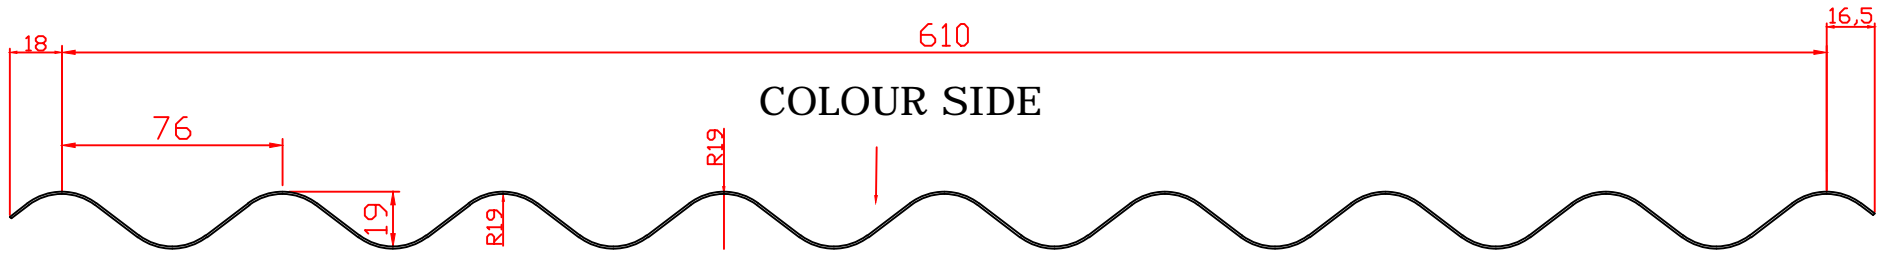

COVERWIDTH

610

COLOUR SIDE

COLOUR SIDE

SIDELAP

Drawn By:MP

CHKD: PCI

ISSUE DATE: 14.07.15

SCALE:NTS

EUROCLAD

This drawing is copyright to
Euroclad Ltd, Cardiff CF3 2ER.
Tel 02920 790722
Fax 02920 770479

PROFILE DETAILS:
8/3 Sinusoidal Profile

DRAWING No. 8.3