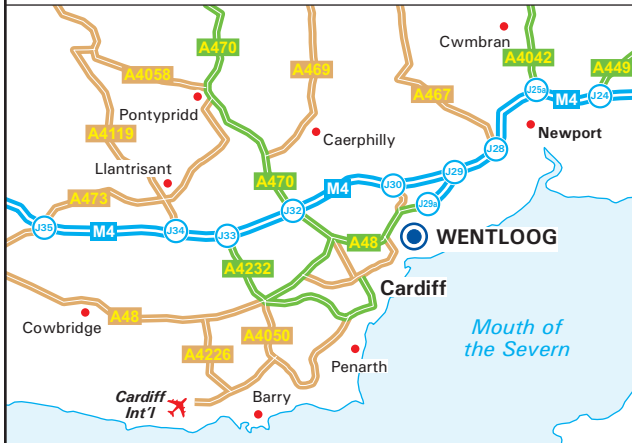

EUROCLAD

Wentloog Corporate Park
Wentloog, Cardiff CF3 2ER
T. 02922 010101
W. www.euroclad.com

From M4 Westbound

- Leave the M4 at Junction 29 (signed Cardiff (E&S) & A48M).
- Join the A48M and continue onto the A48 for 4 miles.
- Leave the A48 at the Llanederyn Interchange (signed A4161, Docks, Cardiff East), take the first exit onto the A4161 (Southern Way).
- Move into the right hand lane and go over the flyover.
- At the roundabout take the first exit onto Lamby Way.
- Continue onto the B4239 (Wentloog Avenue) and pass straight over three further roundabouts, until you reach the Wentloog Corporate Park Security Gate.
- At the Security Gate you will be directed to Euroclad.

From M4 Eastbound

- Leave the M4 at Junction 30 (signed Cardiff (East) & A4232).
- Join the A4232. Continue straight over the first roundabout.
- At the second roundabout, take the second exit onto the A48, following signs for Cardiff.
- Continue on the A48 for 2 miles.
- Follow directions above 'From M4 Westbound' - point 3.

By Train

- Cardiff is on the main London Paddington - South Wales line and is also served by trains from Reading, Swindon, Bristol, Swansea and Carmarthen.